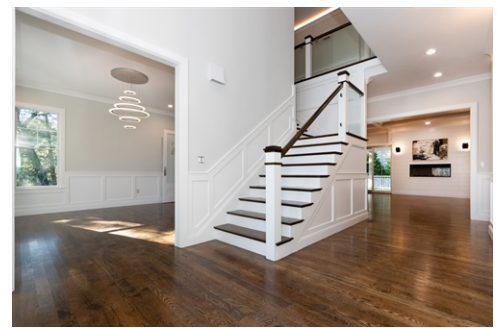

$ 4,150,000

21 Sturbridge Road, Wellesley, MA 024841

WEB: 21Sturbridge.com

- » **Beds:** 6 | **Baths:** 6 Full, 1 Half
- » **MLS #:** 72886884
- » **Single Family** | 6,395 ft² | Lot: 23,855 ft² (0.55 acres)

QR Code